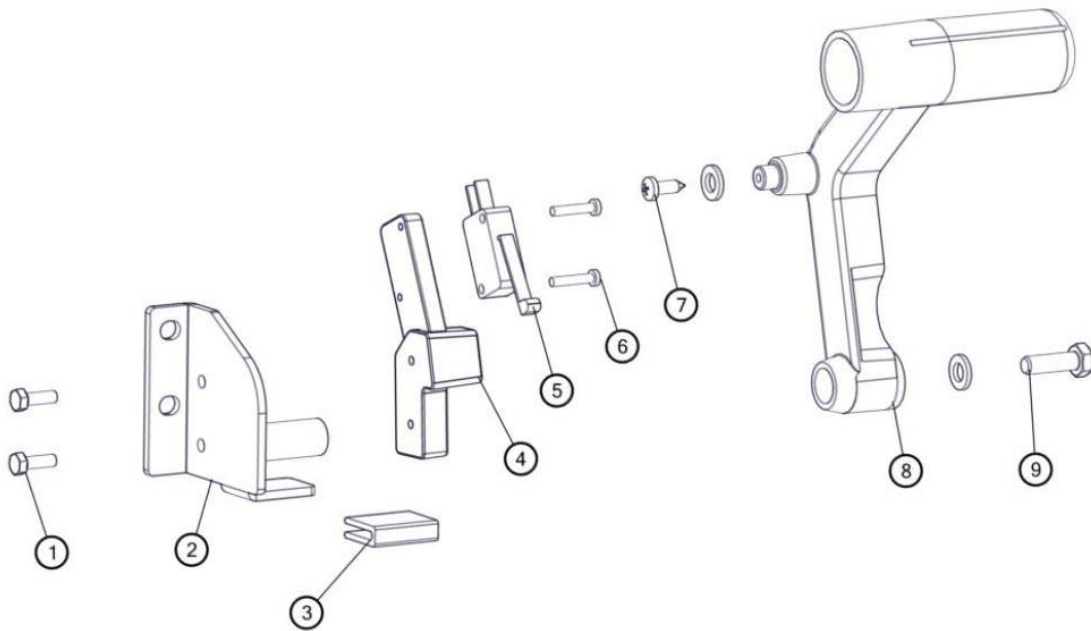

SQUEEGEE LIFT HANDLE GROUP

Ref.	Part No.	Serial Numbers	Description	Qty.
1	CN4000038	( )	Screw, Pan, Phl, M4 X 12	2
1	41579	( )	Washer, Flat, 08, Ss	2
2	CN5006284	( )	Bracket Wldt, Lift, Sqge	1
3	TN9100050	( )	Reset Frame Edge Protection Strip 25mm	1
4	CN5006106	( )	Arm, Mtg, Switch, Alm	1
5	CN5001521	( )	Switch, Micro	1
6	CN4000031	( )	Screw, Pan, Phl, M3 X 16	2
7	CN4000048	( )	Screw, Phl St4*10	1
7	01683	( )	Washer, Flat, 10, Ss	1
8	CN5001932	( )	Handle, Sqge, Lower, Lift	1
9	CN4000068	( )	Screw, Hex, M6 X 12	1
9	CN4000373	( )	Washer, M8	1