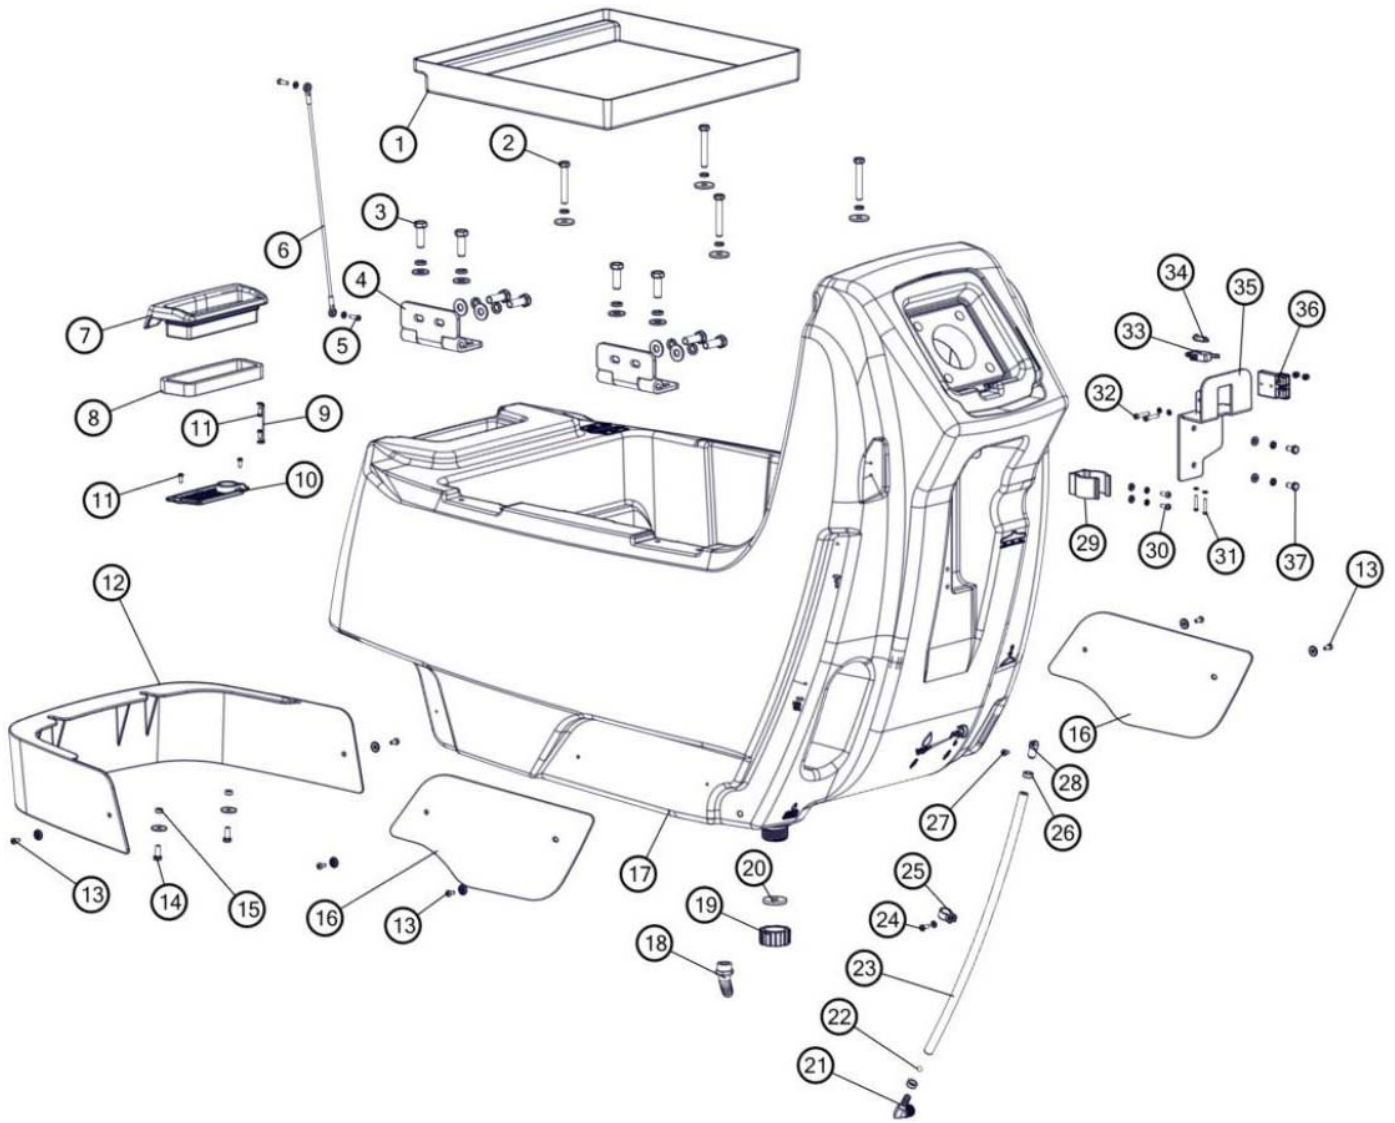

SOLUTION TANK GROUP

SOLUTION TANK GROUP

Ref.	Part No.	Serial Numbers	Description	Qty.
1	TN5100866	()	Battery Box T360	1
2	1057476	()	M8 * 55 Hex	4
2	CN4000406	()	Washer, M8 White	4
2	CN4000952	()	M8 Extra Large Flat Pad 8*30*2	4
3	09740	()	Screw, Hex, M8 X 1.25 X 20, Ss	8
3	CN4000406	()	Washer, M8 White	8
3	CN4000373	()	Washer, M8	8
4	4047149	()	Hinge, CRS, 110x60x20, Gray	2
5	CN4000036	()	Screw, Pan, Phl, M4 X 16	2
5	41579	()	Washer, Flat, 08, Ss	2
6	TN4100452	()	Wiredrawing, Tank Cycl [T360]	1
7	CN5006220	()	Cap, Tank, Soltn	1
8	CN5006246	()	Seal, Strip, 420mm X 18mm X 7mm	1
9	CN4000781	()	Chain	1
10	TN5100871	()	Filter, Tank Soltn [T360]	1
11	CN4000049	()	St4*12 Pan Head Cross Attack Small Head	4
12	TN5100770	()	Cover, Front [T360]	1
13	CN4000038	()	Screw, Pan, Phl, M4 X 12	6
13	CN5005283	()	Washer, Nyl, Blk, 14.0mmd 4.5mmb 3.0mmt	6
14	CN4000169	()	M6*14 Outer Hexagonal Stainless Steel	2
14	01684	()	Washer, Flat, 0.27B 0.69D .05, SS	2
15	CN5006097	()	Bushing, 9mmod 6mmod 4mmt	2
16	TN5100775	()	Plate, Soltn Tank(Blue Green) [T360]	2
17	TN5100752	()	Tank, Soltn (Blue Green)[T360] 18kg	1
18	TN5100872	()	Connector, Outer 45 4x15	1
19	CN5001935	()	Cap, Soltn, Tank	1
20	CN5002217	()	Washer, Gasket	1
21	CN5001384	()	Fitting, Brs, E90	1
22	CN5002145	()	Float, Level, Red, 6mm	1
23	TN9100051	()	Hose, Pvc, Clr, #8#12#435mm#	1
24	CN4000038	()	Screw, Pan, Phl, M4 X 12	1
24	41579	()	Washer, Flat, 08, Ss	1
25	CN4000020	()	Clamp, Cable, 24.0mmd, 1hole	1
26	CN4001008	()	Clamp, Hose	2
27	24265	()	Screw, Pan, Phl, M4 X 0.70 X 16, Ss	1
28	CN5002029	()	Fitting	2
29	CN5001942	()	Clip, Hose, Black, Gm50b (Pom)	1
30	CN4000038	()	Screw, Pan, Phl, M4 X 12	2
30	CN4000403	()	Washer, Belleville, M4	2
30	41579	()	Washer, Flat, 08, Ss	2
31	CN4001133	()	Screw, Pan, Phl, M3 X 20	2
31	CN4000365	()	Washer, Flat, M3 3.2 X 7 X 0.5mm	2
32	CN4000112	()	Screw, Pan, Phl, M4 X 25	5
32	41579	()	Washer, Flat, 08, Ss	5
32	33932	()	Nut, Hex, Lock, M4 X 0.70, NI, Ss	1
33	TN5100004	()	Switch, Micro	1
34	1013705	()	Plate, Thread, Switch, M3 Nut, 96hr PI	1
35	TN5100778	()	Plate, Support, Plug [T360]	1
36	CN5005821	()	Anderson Sb50 992g1 Red	1
37	CN5001386	()	G1/2 Outer Wire;Á;É12 Elbow	2
37	CN4000370	()	Washer, M6	2
37	CN4000405	()	Washer, M6	2