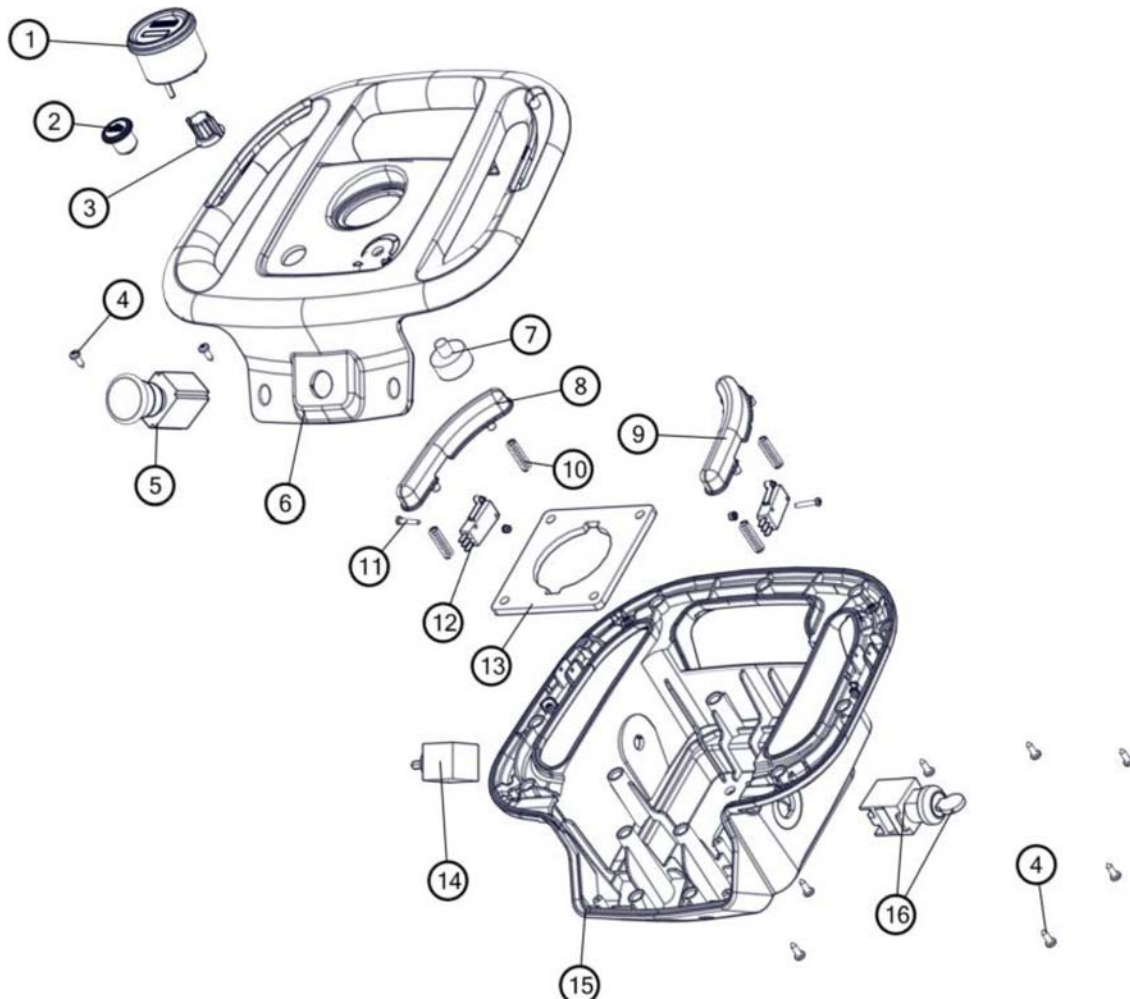

CONTROL HANDLE GROUP

Ref.	Part No.	Serial Numbers	Description	Qty.
1	CN5006049	( )	Gauge, Battery [T260]	1
2	TN5100868	( )	Button, Green 24v Self- Locking Mu022p	1
3	CN4000638	( )	Gm70bt Speed Control Switch Knob, D25	1
4	CN4001130	( )	Screw, Pan, Phl, M3.5 X 12, Fmg	11
5	CN5001563	( )	Gm- X50b Emergency Stop Switch, Zb2- Be10	1
6	TN5100767	( )	Cover, Steering Wheel [T360]	1
7	CN5001716	( )	Potentiometer, R24cb- 10- 20s- B5k- L1 (G)	1
7	CN5002324	( )	Rubber Gasket, Governor	1
8	TN5100771	( )	Button, Handlebar Left [T360]	1
9	TN5100772	( )	Button, Handlebar Right [T360]	1
10	TN5100777	( )	Spring, Button Limit [T360]	4
11	CN4000031	( )	Screw, Pan, Phl, M3 X 16	2
11	579211	( )	Nut, Hex, Lock, M3 X 0.50, NI, Ss	2
12	CN5007091	( )	Harness, Low Speed Model Switch	2
13	CN5005689	( )	Plate, Handle	2
14	CN5001534	( )	70b Directional Switch (Including Cap)	1
15	TN5100768	( )	Base, Steering Wheel [T360]	1
16	CN5007256	( )	Switch, Las0- Ke- 11ya/21b	1
16	CN5001519	( )	Key, Switch, Power	1