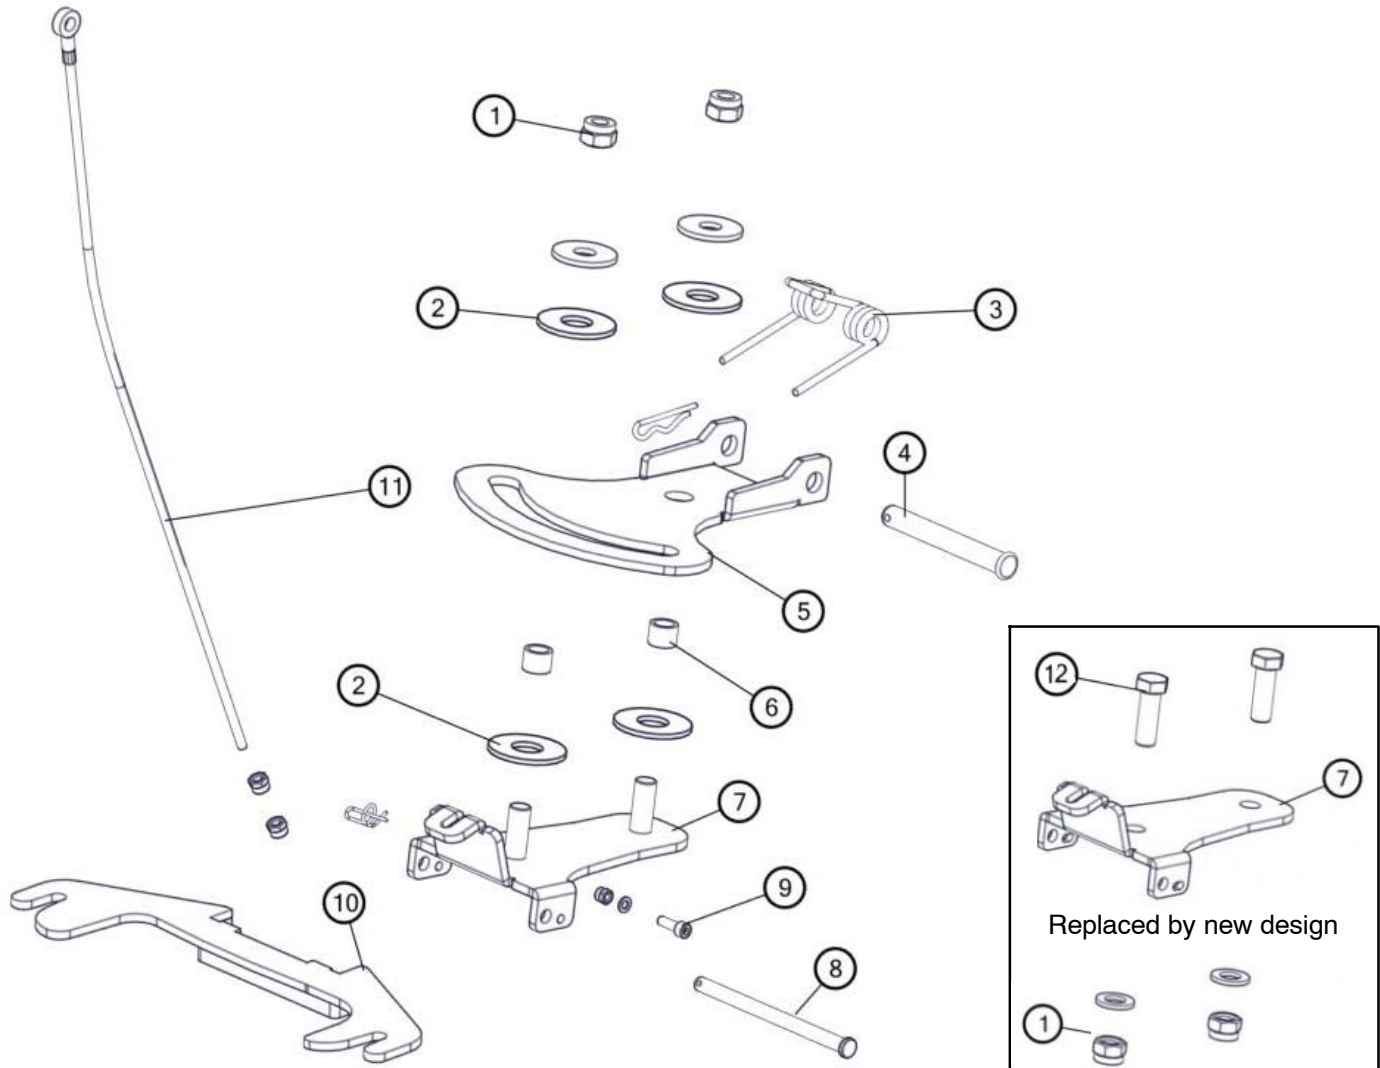

SQUEEGEE LIFT GROUP

Ref.	Part No.	Serial Numbers	Description	Qty.
1	09741	( )	Nut, Hex, Lock, M12 X 1.75, NI, Ss	2
1	32493	( )	Washer, Flat, 0.56b 1.38d .11, Stl, Pl	2
2	CN5004742	( )	Washer, 45mmd 18mmb 3mml (Ptf)	4
3	TN5100858	( )	Spring, Squeegie [T360]	1
4	CN4001142	( )	Pin, Clevis, 12mmd X 95mml	1
4	CN4000904	( )	Pin, Cotter, 2x40	1
5	TN5100865	( )	Plate, Squeegie Fix [T360]	1
6	TN5100862	( )	Bushing, Axle, Squeegie [T360]	2
7	TN5100863	( )	Support, Squeegie, Angle 1 [T360]	1
8	CN4001273	( )	Pin, 8x120 Sus304	1
8	1216647	( )	Pin, Cotter, Hair, 0.38d .054 Wir	1
9	CN4000058	( )	The M5 * 12 Socket Head	1
9	140011	( )	Washer, Flat, 0.21b 0.45d .03, Ss	1
9	09739	( )	Nut, Hex, Lock, M5 X 0.80, NI, Ss	1
10	TN5100864	( )	Support, Squeegie, Angle 2 [T360]	1
11	TN4100453	( )	Wiredrawing, Squeegie [T360]	1
11	08712	( )	Nut, Hex, Lock, M6 X 1.00, NI, Ss	2
12	CN4000316	( )	Screw, Hex, M12 X 35	2