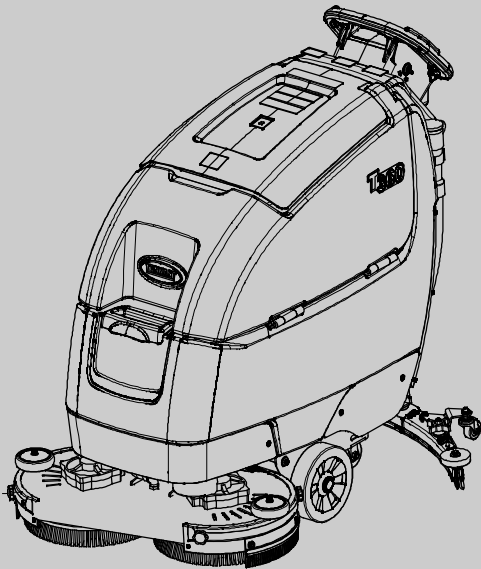

T360

Walk-Behind Floor Scrubber

Parts Manual

Model Part No.:

TN8000533 - SCRUBBER [T360, 70CM, EMEA]

TN8000534 - SCRUBBER [T360, 70CM, NA]

TN8000535 - SCRUBBER [T360, 70CM, LATAM]

TN8000536 - SCRUBBER [T360, 70CM, ANZ]