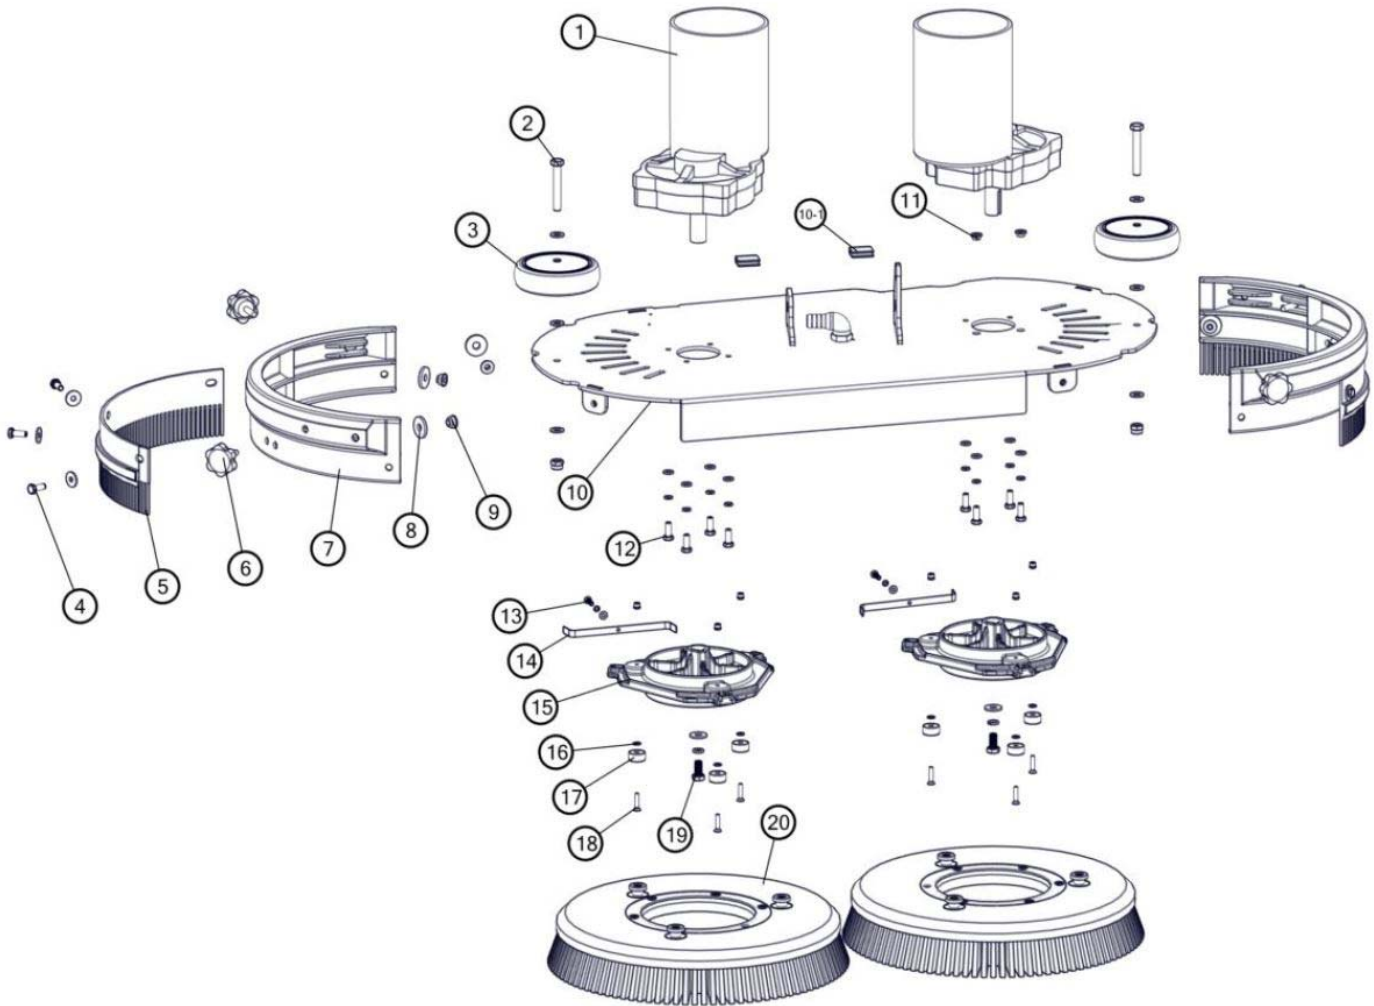

SCRUB HEAD GROUP

SCRUB HEAD GROUP

Ref.	Part No.	Serial Numbers	Description	Qty.
1	CN5006315	( )	Motor M18, 114zyj031-360w24v	2
1	TN9100048	( )	Carbon Brush, Disk 24v [T360]	8
1	CN5007233	( )	Silicone Rubber, Tsb50a	2
2	33401	( )	Screw, Hex, M8 X 1.25 X 50, Fl, Ss	2
2	CN4000373	( )	Washer, M8	6
2	08713	( )	Nut, Hex, Lock, M8 X 1.25, Ni, Ss	2
3	CN4000730	( )	Gm230 Drag Wheel, Gm230	2
4	15678	( )	Screw, Hex, M6 X 1.00 X 16, Ss	6
4	01684	( )	Washer, Flat, 0.27B 0.69D .05, Ss	6
5	CN5006952	( )	Skirt, Brush	2
6	CN5006982	( )	M6*25 Hand Screw	4
7	CN5006892	( )	Cover, Future Brush	2
8	CN5002208	( )	Gm70bt Strap Silicone Pad	6
9	CN4000337	( )	Gm70bt M6 Strap Nut	6
10	TN5100846	( )	Plate, Disk Weld [T360]	1
10-1	TN9100050	( )	Reset Frame Edge Protection Strip 25mm	2
11	TN5100891	( )	Gasket, Brush Motor, T360	2
12	15678	( )	Screw, Hex, M6 X 1.00 X 16, Ss	8
12	CN4000405	( )	Washer, M6	8
12	CN4000370	( )	Washer, M6	8
13	24265	( )	Screw, Pan, Phl, M4 X 0.70 X 16, Ss	2
13	CN4000403	( )	Washer, Belleville, M4	2
13	41579	( )	Washer, Flat, 08, Ss	2
14	TN5100857	( )	Spring, Hub [T360]	2
15	TN5100854	( )	Hub, Auto [T360]	2
16	140011	( )	Washer, Flat, 0.21b 0.45d .03, Ss	6
17	TN5100861	( )	Magnet [T360]	6
18	CN4000047	( )	Screw, M4x20, Flat, Cross	6
19	15675	( )	Screw, Hex, M8 X 1.25 X 16, Ss	2
19	CN4000406	( )	Washer, M8 White	2
19	CN4000375	( )	Washer, M8	2
20	4004201	( )	Brush, Disk, 35mm, Poly, Magnet Assist (Std)	2
20	4004239	( )	Driver, Pad, 33mm, Brush, Magnet Assist	2