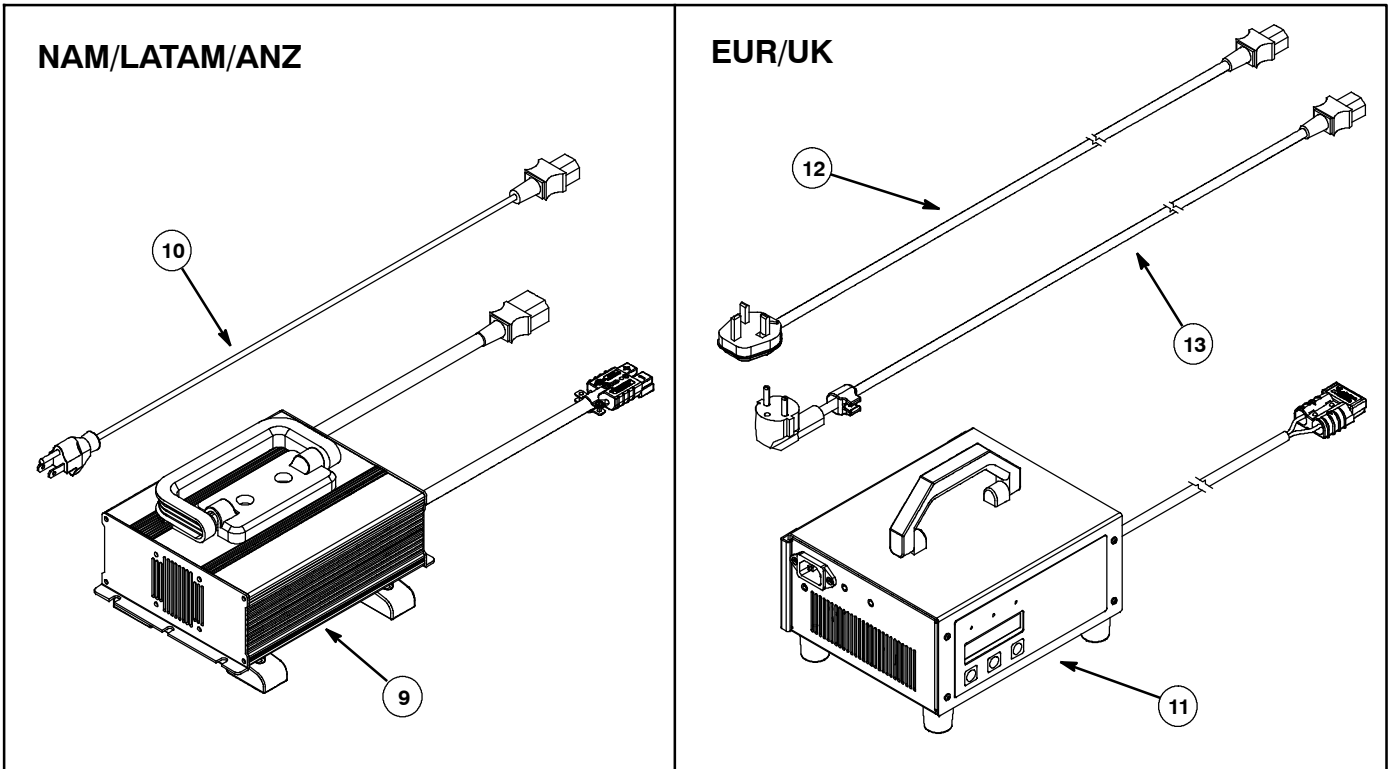

BATTERY AND CHARGER GROUP

BATTERY AND CHARGER GROUP

Ref.	Part No.	Mfr. Date	Description	Qty.
1	CN5002612	( )	Battery, Agm, 12vdc, 120ah [NA, LATAM, ANZ]	2
1	1276703	( )	Battery, Agm, 12vdc, 144ah [EMEA]	2
2	09740	( )	Screw, Hex, M8 X 1.25 X 20, Ss	2
3	CN4000406	( )	Washer, M8	2
4	CN4000373	( )	Washer, M8	2
5	CN5000789	( )	Pad, Battery, Booster	4
6	CN5002221	( )	Boot, Terminal, Battery (Black)	2
7	CN5002220	( )	Boot, Terminal, Battery (Red)	2
8	TN5100824	( )	Harness, Bridge Battery	1
9	CN5006264	( )	Charger, 24v, 15ah [NA, LATAM, ANZ]	1
10	CN5002960	( )	Cord, Power [NA]	1
10	CN5005927	( )	Cord, Power [BRZ]	1
10	CN5004235	( )	Cord, Power [ANZ]	1
11	1212837	( )	Charger, 24vdc/13A, 100- 240V [EMEA]	1
12	1044068	( )	Cord, Power, Blk [2.5meter, Eur]	1
13	1044069	( )	Cord, Power, Blk [2.5meter, Uk]	1