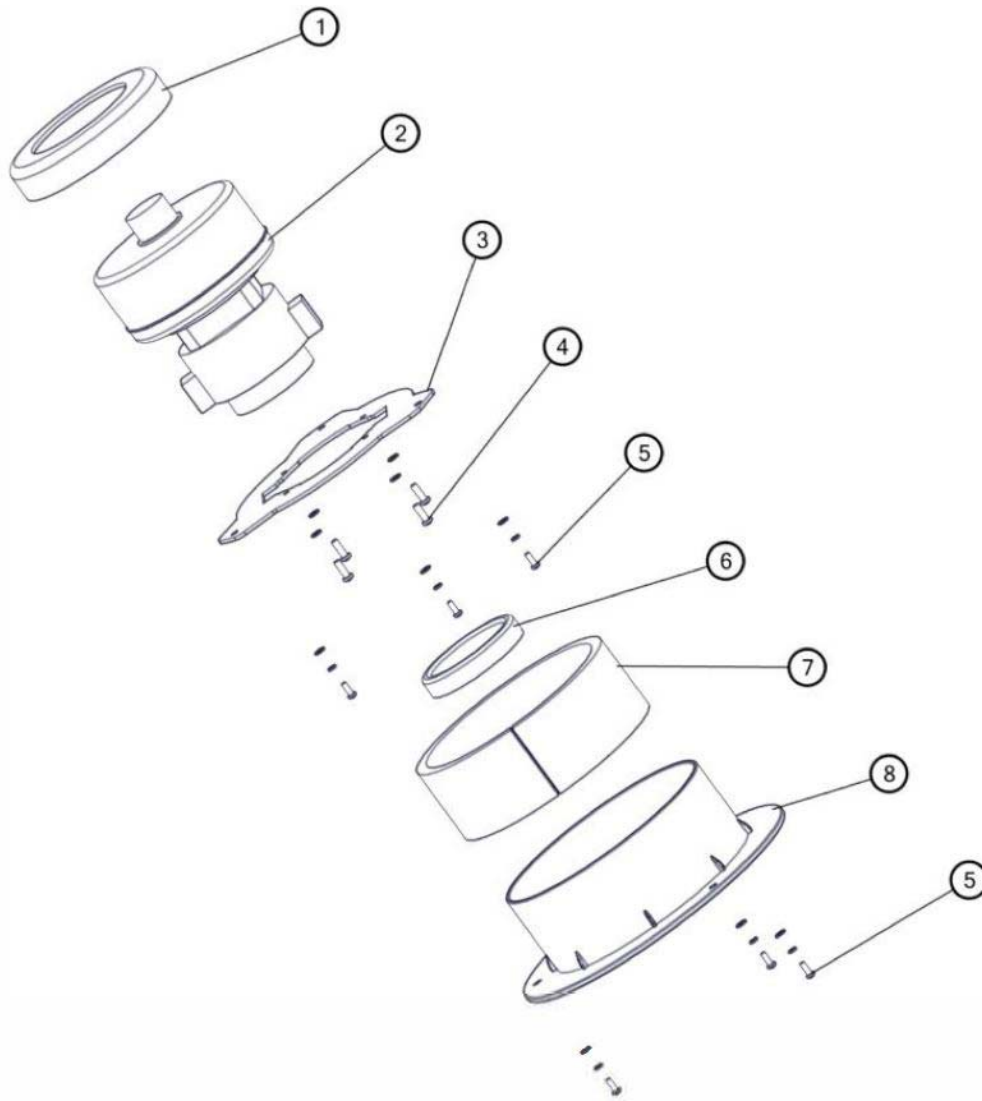

STANDARD PARTS

VACUUM MOTOR GROUP

Ref.	Part No.	Serial Numbers	Description	Qty.
1	TN5006617	( )	T560 Fan Damping Pad	1
2	CN5006873	( )	Motor Vacuum Double, 24v 450w	1
2	CN5001828	( )	Brush, Motor	2
3	CN5006899	( )	Fixing, Motor Support [Future]	1
4	CN4000147	( )	M10 * 35 Allen	4
4	140011	( )	Washer, Flat, 0.21b 0.45d .03, Ss	4
5	CN4000038	( )	Screw, Pan, Phl, M4 X 12	6
5	CN4000403	( )	Washer, Belleville, M4	6
5	41579	( )	Washer, Flat, 08, Ss	6
6	CN5005973	( )	Dampener, Ring, 95.6od 77.0id 12.5t	1
7	CN5006070	( )	Insulation, Acstc	1
8	CN5006114	( )	Housing, Motor	1