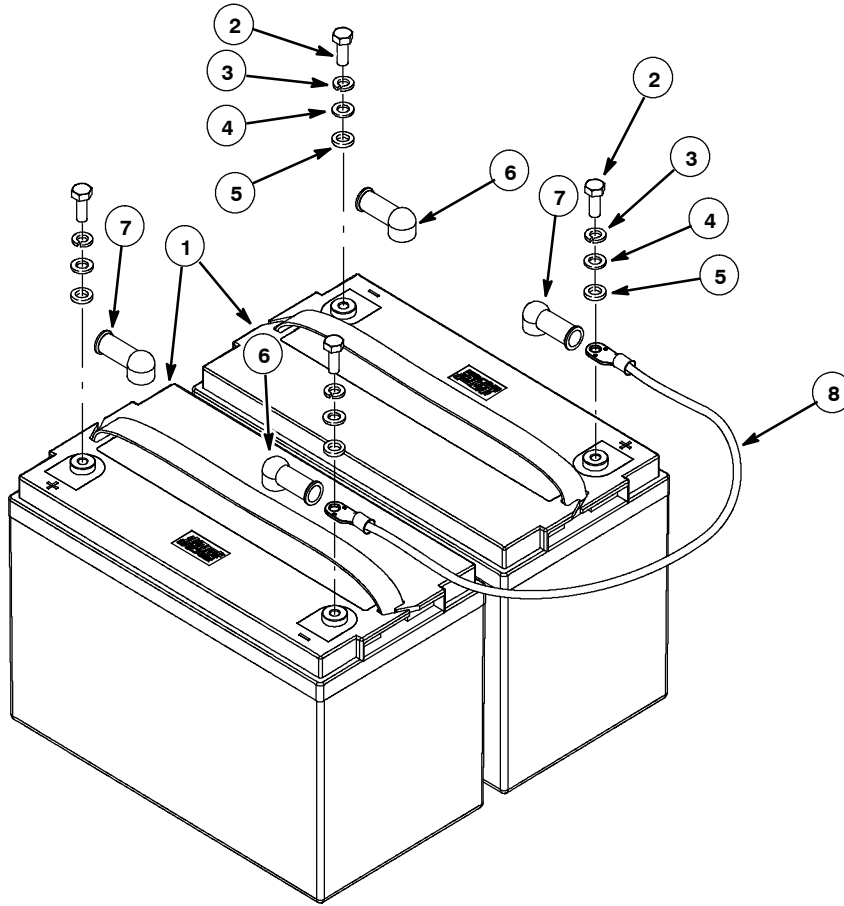

BATTERY AND CHARGER GROUP

BATTERY AND CHARGER GROUP

Ref.	Part No.	Mfr. Date	Description	Qty.
1	CN5002612	( )	Battery, Agm, 12vdc, 120ah [NA, LATAM, ANZ]	2
1	1276703	( )	Battery, Agm, 12vdc, 144ah [EMEA]	2
2	09740	( )	Screw, Hex, M8 X 1.25 X 20, Ss	2
3	CN4000406	( )	Washer, M8	2
4	CN4000373	( )	Washer, M8	2
5	CN5000789	( )	Pad, Battery, Booster	4
6	CN5002221	( )	Boot, Terminal, Battery (Black)	2
7	CN5002220	( )	Boot, Terminal, Battery (Red)	2
8	TN5100824	( )	Harness, Bridge Battery	1
9	CN5006264	( )	Charger, 24v, 15ah [NA, LATAM, ANZ]	1
10	CN5002960	( )	Cord, Power [NA]	1
10	CN5005927	( )	Cord, Power [BRZ]	1
10	CN5004235	( )	Cord, Power [ANZ]	1
11	1212837	( )	Charger, 24vdc/13A, 100- 240V [EMEA]	1
12	1044068	( )	Cord, Power, Blk [2.5meter, Eur]	1
13	1044069	( )	Cord, Power, Blk [2.5meter, Uk]	1