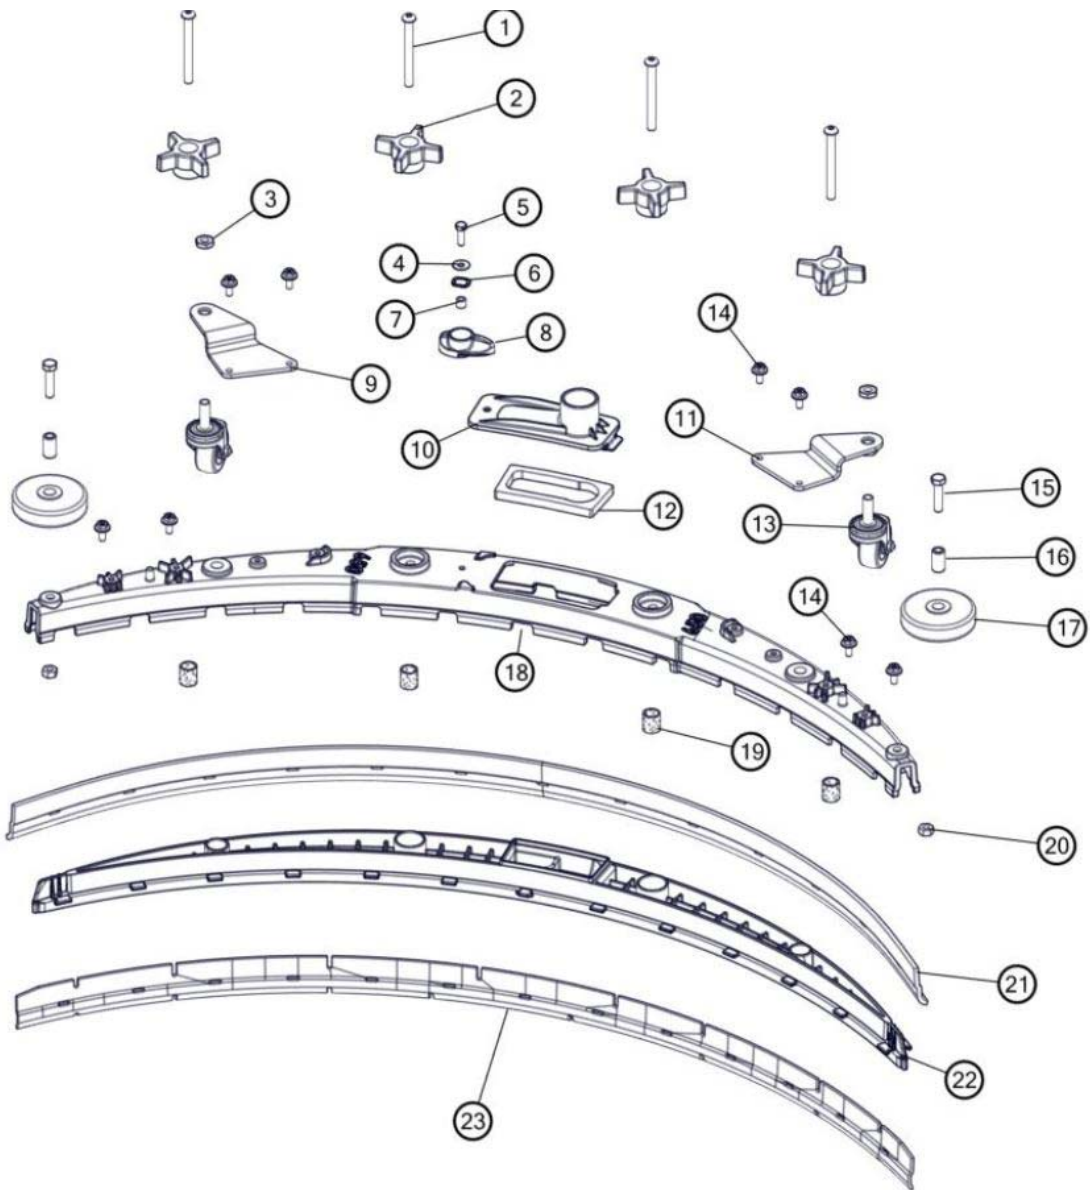

SQUEEGEE GROUP

SQUEEGEE GROUP

Ref.	Part No.	Serial Numbers	Description	Qty.	
	CN3000550	( )	Squeegee Kit, 650mm, Linatex/Linard (items 1-23)	4	
1	1255358	( )	Screw, Btn, M8 X 1.25 X 85, Ss	4	
2	CN5005398	( )	Knob, Star, 60mmod 4ear M8 [Yel]	4	
3	32716	( )	Nut, Hex, Jam, M10 X 1.5, Ss	2	
4	01684	( )	Washer, Flat, 0.27B 0.69D .05, SS	1	
5	12277	( )	Screw, Hex, M6 X 1.00 X 20, NI, Ss	1	
6	140060	( )	Washer, .505 X .750 X 0.45 Wave	1	
7	140154	( )	Sleeve, P/M, 0.25b 0.38d 0.3l, PI	1	
8	1222109	( )	Knob, Sqge, 58l, M6 X 1.00, Plstc	1	
9	1222236	( )	Bracket Wldt, Caster, Rh Sqge[T500]	1	
10	1209631	( )	Cover, Trap, Water, Sqge	1	
11	1222001	( )	Bracket Wldt, Caster, Lh Sqge [T500]	1	
12	1210756	( )	Gasket, Trap, Water, Sqge	1	
13	1264538	( )	Caster, Swivel,	2	
14	1034731	( )	Screw, Hex, M6 X 1.00 X 16, Sems, Ss	8	
15	09023	( )	Screw, Hex, M8 X 1.25 X 35, FI, Ss	2	
16	222496	( )	Sleeve, P/M, 0.32b 0.50d 0.9l [430ss]	2	
17	222066	( )	Wheel, 03.0d 0.88w 0.50b	2	
18	1243537	( )	Frame, Sqge, 65cm, Mach [T500/T600]	1	
19	22290	( )	Spring, Cmpr, 0.72od .06wir 02.3l	4	
20	08713	( )	Nut, Hex, Lock, M8 X 1.25, NL, SS	2	
21	1221585	( )	Blade, Sqge, Rear, 1136l, Linatex[650mm] (Std)	1	
23	4235751	( )	Blade, Sqge, Front, 1072l Linard[650mm] (Std)	1	
▽	9015735	( )	Blade Kit, 650mm, Urethane (Option)	1	
▲ 21	1228909	( )	Blade, Sqge, Rear, 1136l, Urethan [650mm] (Option)	1	
▲ 23	1228915	( )	Blade, Sqge, Front, 1072l, Urethan [650mm] (Option)	1	
▽	9015733	( )	Blade Kit, 650mm, Gum (Option)	1	
▲ 21	1228910	( )	Blade, Sqge, Rear, 1136l, Gum [650mm] (Option)	1	
▲ 23	1228919	( )	Blade, Sqge, Front, 1072l, Gum [650mm] (Option)	1	
	21	317454	( )	Blade, Sqge, Rear, 1136l, Primothane [650mm] (Option)	1
	23	317455	( )	Blade, Sqge, Front, 1072l, Primothane [650mm] (Option)	1
	22	1221260	( )	Retainer, Sqge, 65cm [T500]	1

▽ ASSEMBLY

▲ INCLUDED IN ASSEMBLY