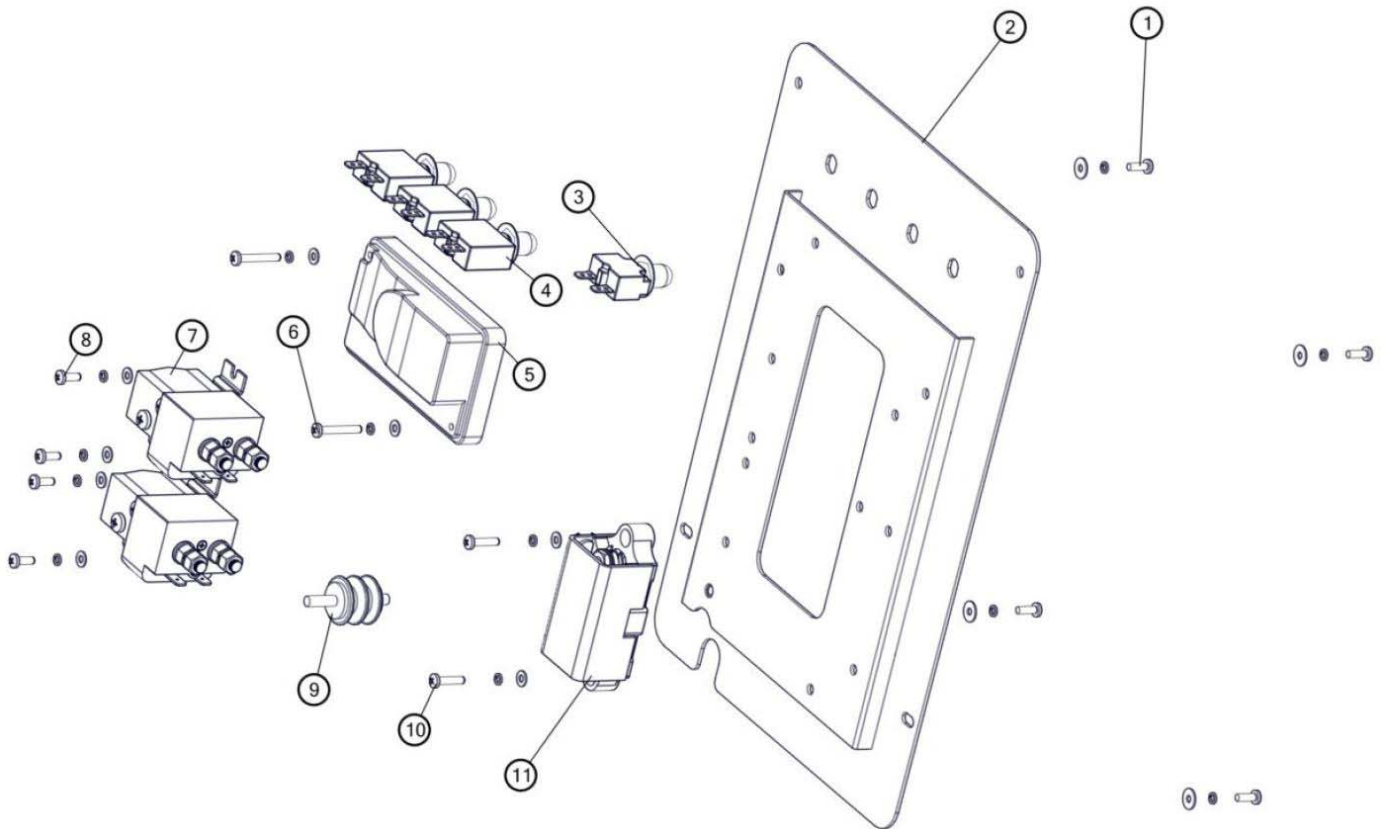

ELECTRICAL COMPONENT GROUP

Ref.	Part No.	Serial Numbers	Description	Qty.
1	CN4000038	( )	Screw, Pan, Phl, M4 X 12	4
1	CN4000403	( )	Washer, Belleville, M4	4
1	CN4000367	( )	Washer, M4	4
2	TN5100776	( )	Plate, Fix Electrical [T360]	1
3	CN5001643	( )	Fuse, 5a	1
4	CN5001647	( )	Fuse, 25a	3
5	CN5006632	( )	D2 Drive Controller	1
6	33931	( )	Screw, Pan, Phl, M4 X 0.70 X 30, Ss	2
6	41579	( )	Washer, Flat, 08, Ss	2
6	CN4000403	( )	Washer, Belleville, M4	2
7	CN5001703	( )	Contactor, Sw60- 40p	2
8	CN4000194	( )	Screw, Pan, Phl, M4 X 14	4
8	41579	( )	Washer, Flat, 08, Ss	4
8	CN4000403	( )	Washer, Belleville, M4	4
9	CN5001698	( )	Knob, Head	1
10	12323	( )	Screw, Pan, Phl, M4 X 0.70 X 20, Ss	2
10	41579	( )	Washer, Flat, 08, Ss	2
10	CN4000403	( )	Washer, Belleville, M4	2
11	CN5001636	( )	Fuse, 100a	1