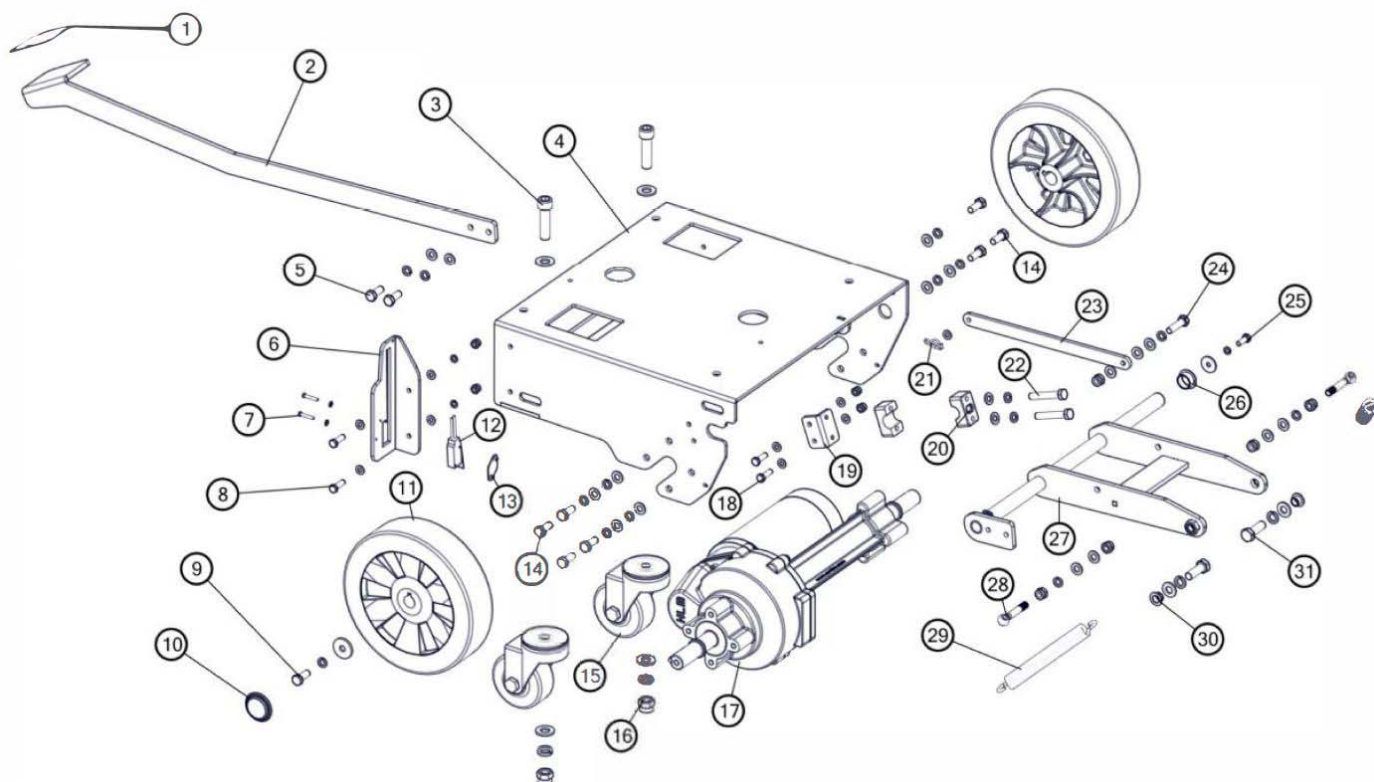

STANDARD PARTS

FRAME GROUP

Ref.	Part No.	Serial Numbers	Description	Qty.
1	CN5006262	( )	Tread, Non-Skid, 50.0mmw 73.5mml	1
2	TN5100850	( )	Pedal, Arm [T360]	1
3	CN4000228	( )	Screw, Soc, M12 X 45, 12.9	2
3	33925	( )	Washer, Flat, M12, SS	2
4	TN5100848	( )	Frame [T360]	1
5	09740	( )	Screw, Hex, M8 X 1.25 X 20, SS	2
5	CN4000406	( )	Washer, Lock,, M8	2
5	CN4000373	( )	Washer, Flat, M8	2
6	TN5100855	( )	Plate, Pedal, Limit [T360]	1
7	CN4001133	( )	Screw, Pan, Phl, M3 X 20	2
7	CN4000365	( )	Washer, Flat, M3 3.2 X 7 X 0.5mm	2
8	12277	( )	Screw, Hex, M6 X 1.00 X 20, NI, Ss	2
8	CN4000370	( )	Washer, M6	4
8	CN4000405	( )	Washer, M6	2
8	08712	( )	Nut, Hex, Lock, M6 X 1.00, NI, Ss	2
9	09740	( )	Screw, Hex, M8 X 1.25 X 20, Ss	2
9	CN4000406	( )	Washer, M8 White	2
9	CN4000375	( )	Washer, M8	2
10	CN5006221	( )	Cap, Hub, Dust, 28.5mmd 10.8mml	2
11	CN5002290	( )	70bt Die- Cast Aluminum Alloy Rear Wheel	2
12	TN5100869	( )	Harness, Micro Switc, Disk [T360]	1
13	1013705	( )	Plate, Thread, Switch, M3 Nut, 96hr PI	1
14	09740	( )	Screw, Hex, M8 X 1.25 X 20, Ss	2
14	CN4000406	( )	Washer, M8 White	2
14	CN4000373	( )	Washer, M8	2
15	TN4100454	( )	Caster Tpr 3in	2
16	09741	( )	Nut, Hex, Lock, M12 X 1.75, NI, Ss	2
16	CN4000408	( )	Washer, Belleville, M12, Ss	2