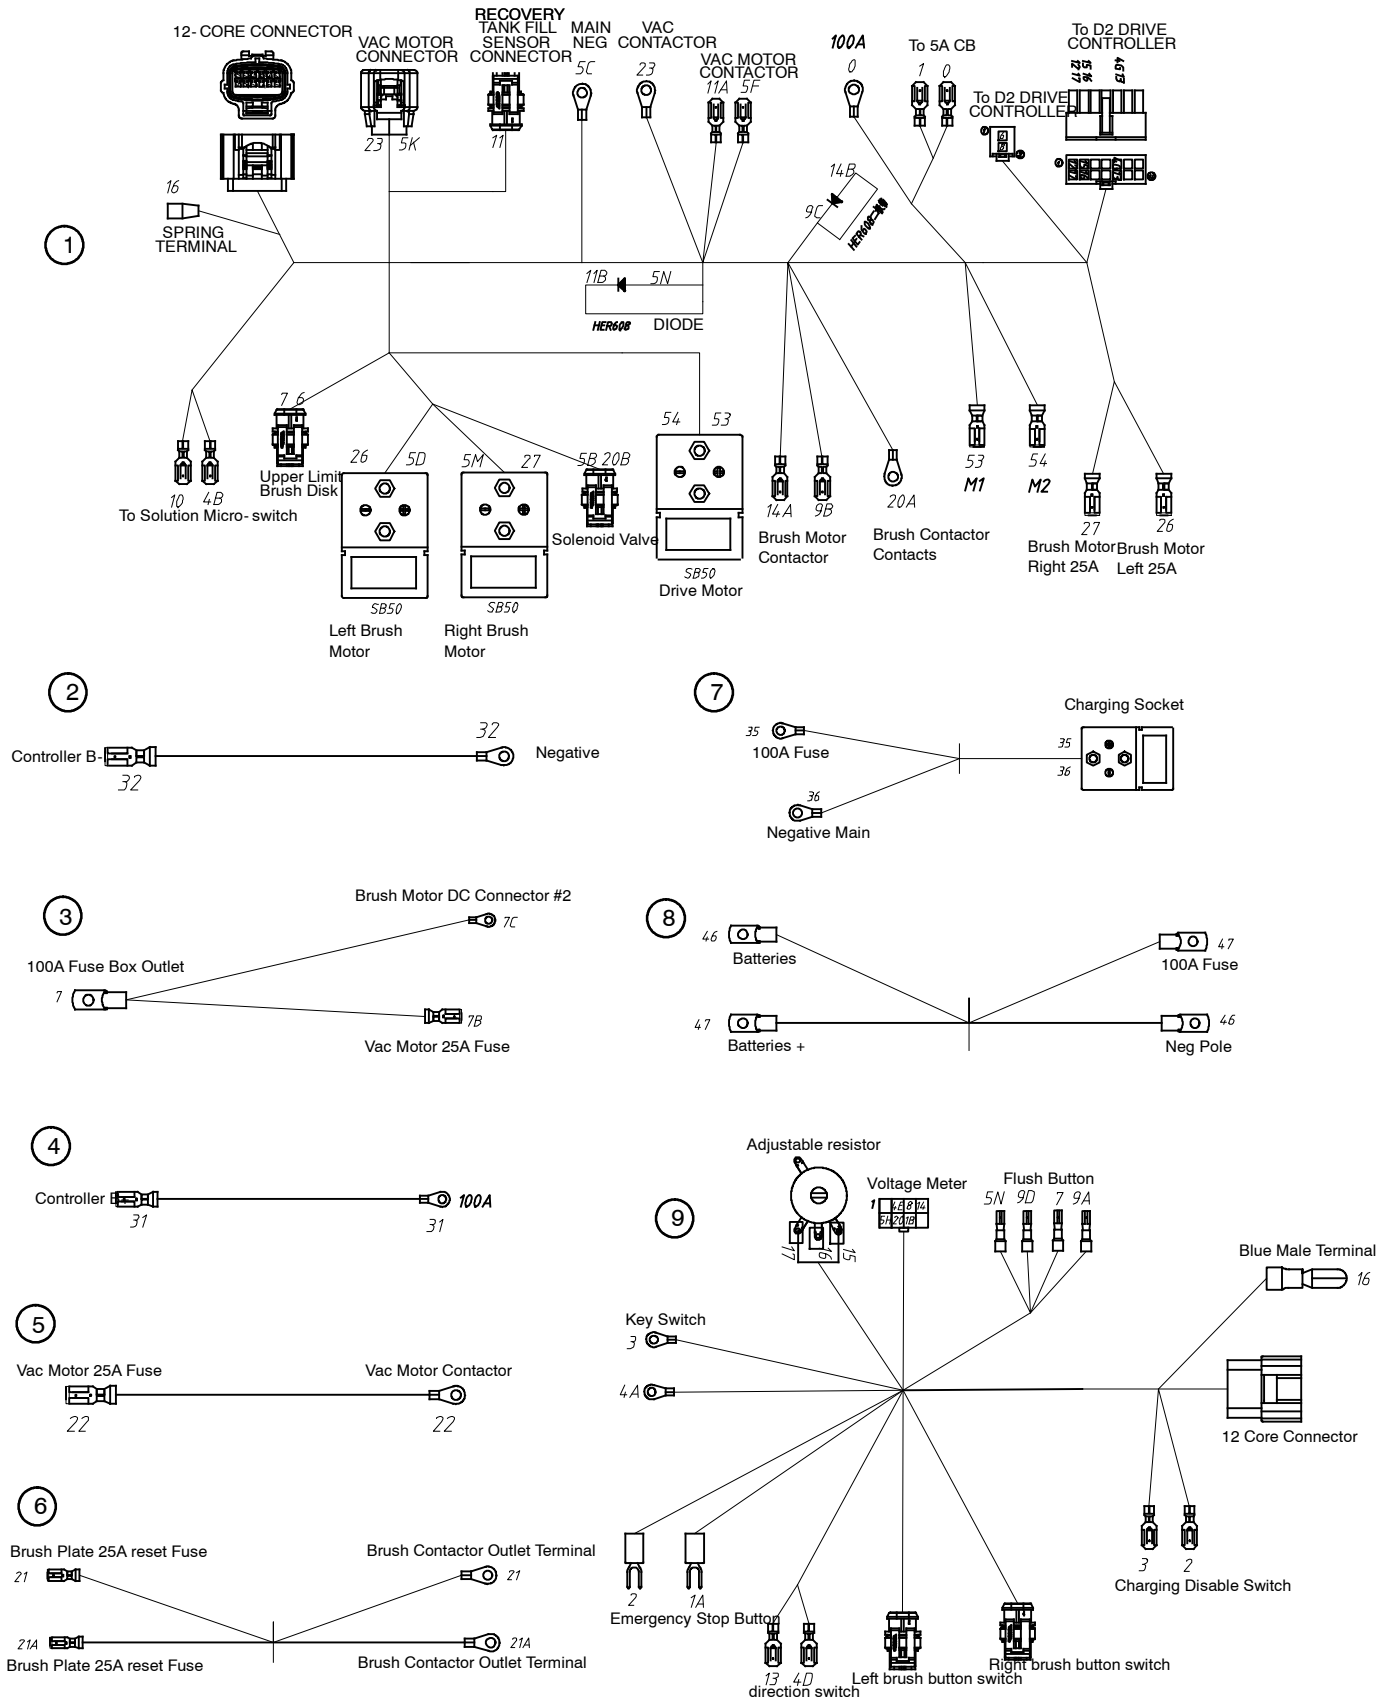

▽ ASSEMBLY

▲ INCLUDED IN ASSEMBLY

BATTERY AND CHARGER GROUP

BATTERY AND CHARGER GROUP

Ref.	Part No.	Mfr. Date	Description	Qty.
1	CN5002612	()	Battery, Agm, 12vdc, 120ah [NA, LATAM, ANZ]	2
1	1276703	()	Battery, Agm, 12vdc, 144ah [EMEA]	2
2	09740	()	Screw, Hex, M8 X 1.25 X 20, Ss	2
3	CN4000406	()	Washer, M8	2
4	CN4000373	()	Washer, M8	2
5	CN5000789	()	Pad, Battery, Booster	4
6	CN5002221	()	Boot, Terminal, Battery (Black)	2
7	CN5002220	()	Boot, Terminal, Battery (Red)	2
8	TN5100824	()	Harness, Bridge Battery	1
9	CN5006264	()	Charger, 24v, 15ah [NA, LATAM, ANZ]	1
10	CN5002960	()	Cord, Power [NA]	1
10	CN5005927	()	Cord, Power [BRZ]	1
10	CN5004235	()	Cord, Power [ANZ]	1
11	1212837	()	Charger, 24vdc/13A, 100- 240V [EMEA]	1
12	1044068	()	Cord, Power, Blk [2.5meter, Eur]	1
13	1044069	()	Cord, Power, Blk [2.5meter, Uk]	1

WIRE HARNESS GROUP

WIRE HARNESS GROUP

Ref.	Part No.	Serial Numbers	Description	Qty.
1	TN5100815	()	Harness, Main [T360]	1
2	TN5100816	()	Harness, Control D2 B- [T360]	1
3	TN5100817	()	Harness, Fuse 100a [T360]	1
4	TN5100818	()	Harness, Control D2 B+[T360]	1
5	TN5100819	()	Harness, Vacuum 25a Fuse[T360]	1
6	TN5100820	()	Harness, Disk Motor 25a Fuse[T360]	1
7	TN5100821	()	Harness, Charge (Red Connector)[T360]	1
8	TN5100822	()	Harness, Battery [T360]	1
9	TN5100823	()	Harness, Panel [T360]	1