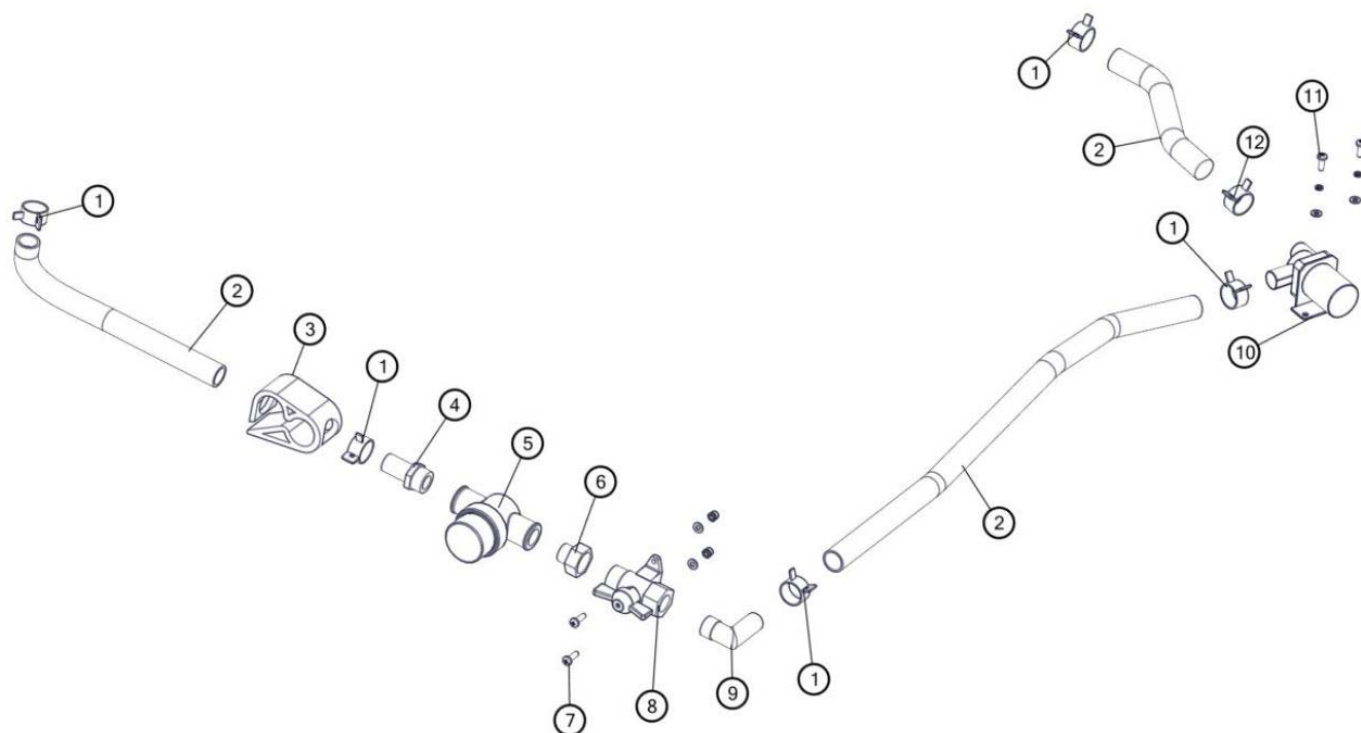

SOLUTION TANK HOSE GROUP

SOLUTION TANK HOSE GROUP

Ref.	Part No.	Serial Numbers	Description	Qty.
1	CN5004739	( )	Clamp, Hose, Spring, 20mmd	5
2	TN9100052	( )	Hose, Silicone, 15mmid X 21mmod#900mm#	1
3	TN4100433	( )	Stopper, Water, Control	1
4	CN5005002	( )	Fitting, Brs, Str	1
5	1211537	( )	Filter, In- Line [80 Mesh, Fine, White]	1
6	CN5004733	( )	Fitting	1
7	CN4000194	( )	Screw, Pan, Phl, M4 X 14	2
7	41579	( )	Washer, Flat, 08, Ss	2
7	33932	( )	Nut, Hex, Lock, M4 X 0.70, NI, Ss	2
8	CN5004736	( )	Valve, Ball	1
9	CN5001436	( )	Fitting, Brs, E90	1
10	CN5003231	( )	Gm110btr80 Solenoid Valve Harness	1
11	CN4000038	( )	Screw, Pan, Phl, M4 X 12	2
11	CN4000403	( )	Washer, Belleville, M4	2
11	41579	( )	Washer, Flat, 08, Ss	2
12	CN4001023	( )	18 Clamp	1