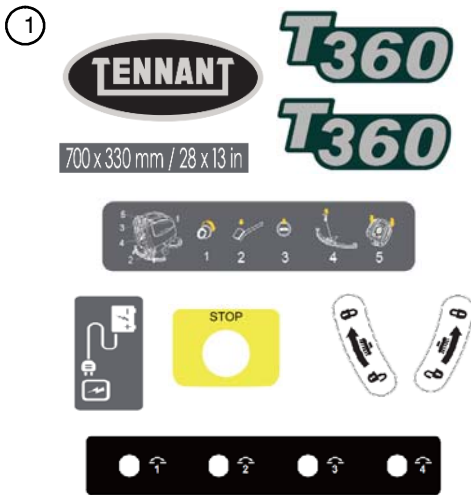

LABEL GROUP

Ref.	Part No.	Serial Numbers	Description	Qty.
1	4047237	( )	Label Kit, Operational [T360]	1
2	4047234	( )	Label Kit, Safety [T360]	1