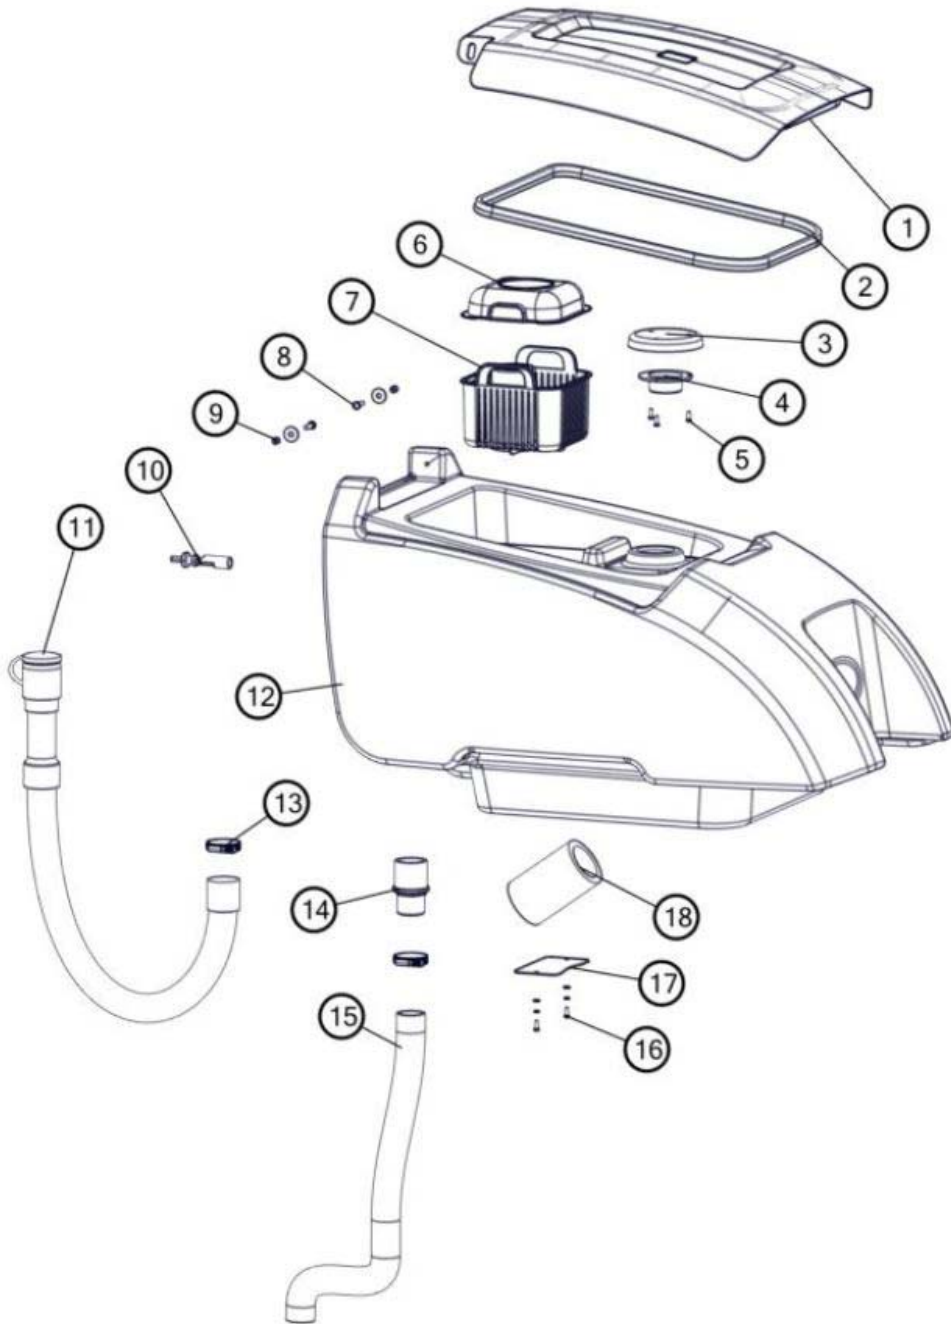

RECOVERY TANK GROUP

RECOVERY TANK GROUP

Ref.	Part No.	Serial Numbers	Description	Qty.
1	TN5100769	( )	Cover, Tank Cycl [T360]	1
2	TN9100053	( )	Gasket, Recovery Tank Cover	1
3	CN5006943	( )	Cover, Motor Waterproof	1
4	CN5006942	( )	Base, Motor Waterproof Cover	1
5	CN4001265	( )	Screw, Flat, Cross, St3.5 X 12	3
6	CN5005723	( )	Cover, Debris, Tank, Recvy	1
7	CN5005711	( )	Tray, Debris, Tank, Recvy	1
8	15678	( )	Screw, Hex, M6 X 1.00 X 16, Ss	2
8	01684	( )	Washer, Flat, 0.27b 0.69d .05, Ss	2
9	TN5100446	( )	Brass Bushing 6*10*12	2
10	CN5003089	( )	Sensor, Level, Liq	1
11	CN5002833	( )	Hose Assy, Drain, 38mmd 990mml	1
12	TN5100753	( )	Tank, Recvy (Blue Green)[T360]15kg	1
13	CN4000004	( )	Ganizational 27- 51 Adjustable Ear Clamp	2
14	CN5002179	( )	Adapter, Hose, Str	1
15	CN5002836	( )	Hose, Sqge, Rear, 38mm Dia	1
16	CN4000038	( )	Screw, Pan, Phl, M4 X 12	2
16	CN4000403	( )	Washer, Belleville, M4	2
16	41579	( )	Washer, Flat, 08, Ss	2
17	TN5100856	( )	Plate, Cover Cotton [T360]	1
18	TN5100773	( )	Silencing Cotton, Motor [T360]	1