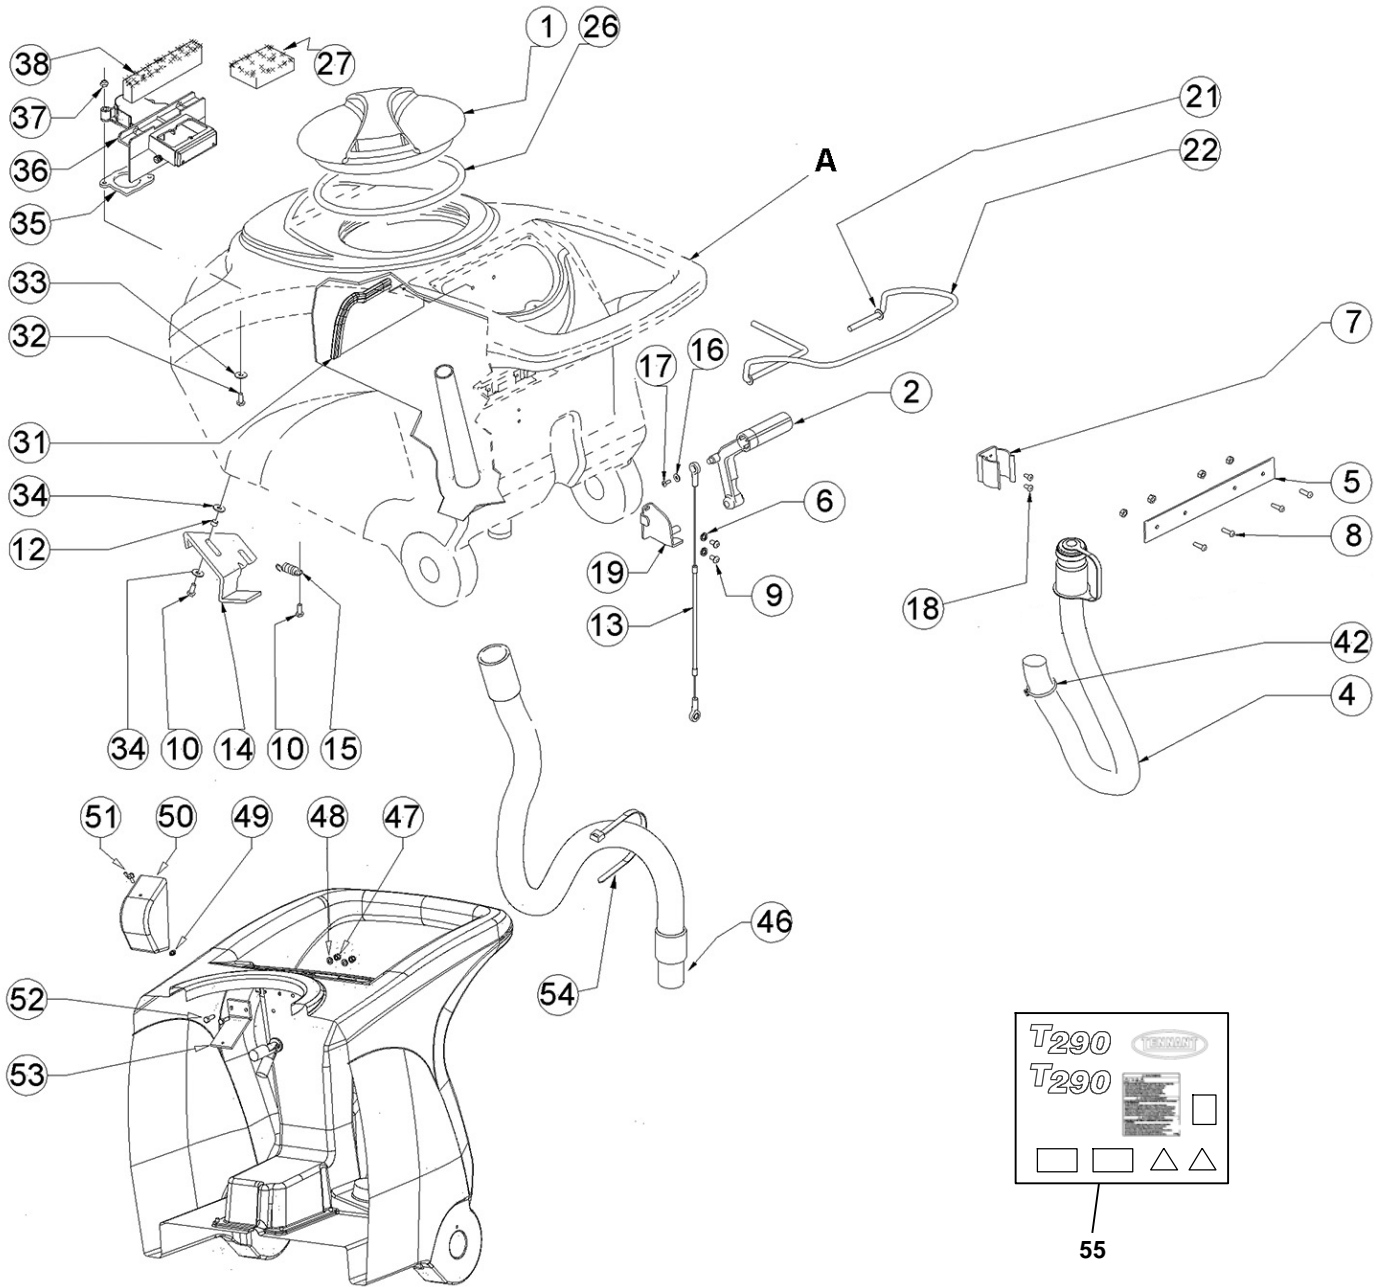

RECOVERY TANK GROUP

RECOVERY TANK GROUP

Ref.	Part No.	Serial Number	Description	Qty.
A	MPVR12900	(125546x- 00001	) RECOVERY TANK	1
1	MPVR12975	(125546x- 00001	) TANK CAP RAL 7024	2
2	9017688	(125546x- 00001	) LEVER, LIFT, SQGE	1
4	KTRI05960	(125546x- 00001	) HOSE ASSY, DRAIN	1
5	897144	(125546x- 00001	) PLATE COPRILEVA CONSENSO	1
6	897644	(125546x- 00001	) WASHER D. 5 INX GRW UNI 1751	2
7	9017721	(125546x- 00001	) CLIP, HOSE, RECVY	1
8	897145	(125546x- 00001	) SCREW TE 5X16 UNI5739 INX	4
9	897459	(125546x- 00001	) SCREW, M5X12, TE, INOX	2
10	897128	(125546x- 00001	) SCREW TE 6X16 UNI5739	3
12	897146	(125546x- 00001	) SPACER	1
13	9017715	(125546x- 00001	) CABLE, LIFT, SQGE	1
14	897147	(125546x- 00001	) HANDLE	1
15	897148	(125546x- 00001	) SPRING	1
16	897149	(125546x- 00001	) WASHER 4- 16 INOX A2	1
17	897150	(125546x- 00001	) SCREW, TC, M4X12, ZN	1
18	897151	(125546x- 00001	) SCREW TE M 4X 10 INX	2
19	9018371	(125546x- 00001	) BRACKET, LIFT, SQGE	1
21	897152	(125546x- 00001	) WASHER, D.8, UNI6592, INOX	2
22	897153	(125546x- 00001	) LEVER HANDLE ACTIVATION	1
26	9017711	(125546x- 00001	) SEAL, COVER, RECVY TANK	1
27	9017713	(125546x- 00001	) FILTER, VACUUM	1
31	897154	(125546x- 00001	) PLATE	1
32	897155	(125546x- 00001	) SCREW, TE, M.4X25	2
33	897156	(125546x- 00001	) WASHER D. 4 INX	2
34	897157	(125546x- 00001	) WASHER NYLON 66 D. 84X17X2	4
35	897158	(125546x- 00001	) GASKET SCATOLA ASPIRAZIONE	1
36	897159	(125546x- 00001	) BOX	1
37	897160	(125546x- 00001	) NUT, M4, INOX, ZN	2
38	897161	(125546x- 00001	) GASKET CONDOTTO ASPIRAZIONE	1
42	FSVR00095	(125546x- 00001	) CLAMP 30- 45	1
46	KTRI04696	(125546x- 00001	) HOSE ASSY, RECVY (includes item 54)	1
47	VTDD01693	(125546x- 00001	) NUT, M5, INOX	2
48	897166	(125546x- 00001	) WASHER, D. 5, INOX	4
49	897167	(125546x- 00001	) WASHER	1
50	897168	(125546x- 00001	) PROTECTION	1
51	897169	(125546x- 00001	) SCREW, M4X10	1
52	897170	(125546x- 00001	) SCREW TE 5X20	2
53	897171	(125546x- 00001	) BRACKET	1
54	897172	(125546x- 00001	) CLAMP	1
55	KTRI06352	(125546x- 00001	) KIT, LABEL, T290	1