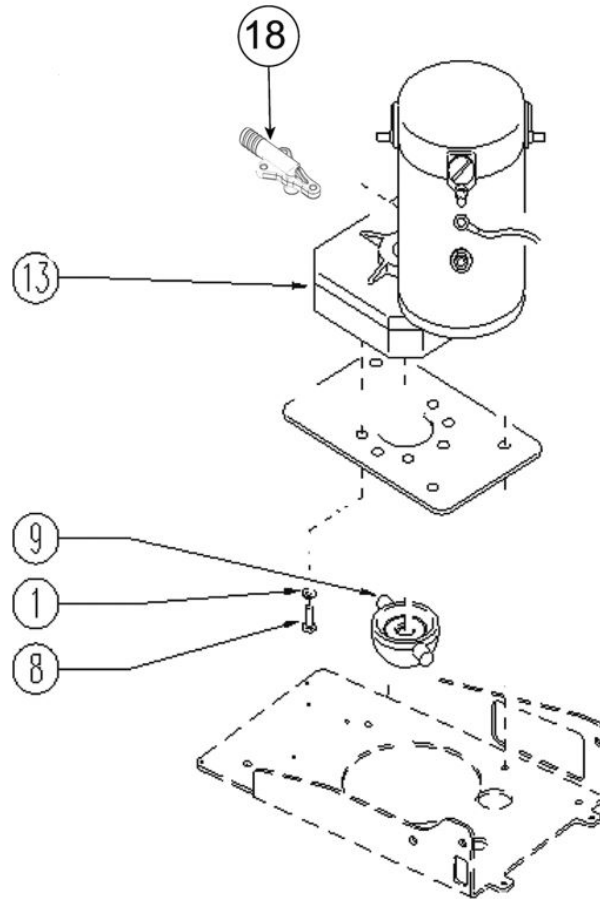

BRUSH MOTOR GROUP

Ref.	Part No.	Serial Number	Description	Qty.
1	897129	(125546x- 00001	) WASHER D. 6 INX GRW UNI 1751	8
8	897130	(125546x- 00001	) SCREW, TE, M6X12, UNI5739, A2	8
9	897131	(125546x- 00001	) DRIVE DISK ALUMINIUM S.B.	1
13	9017725	(125546x- 00001	) MOTOR, BRUSH, 24VDC	1
13	MEVR02923	(125546x- 00001	) BRUSH KIT, MOTOR, BRUSH [4 PC]	4
18	897132	(125546x- 00001	) CONNECTOR	1